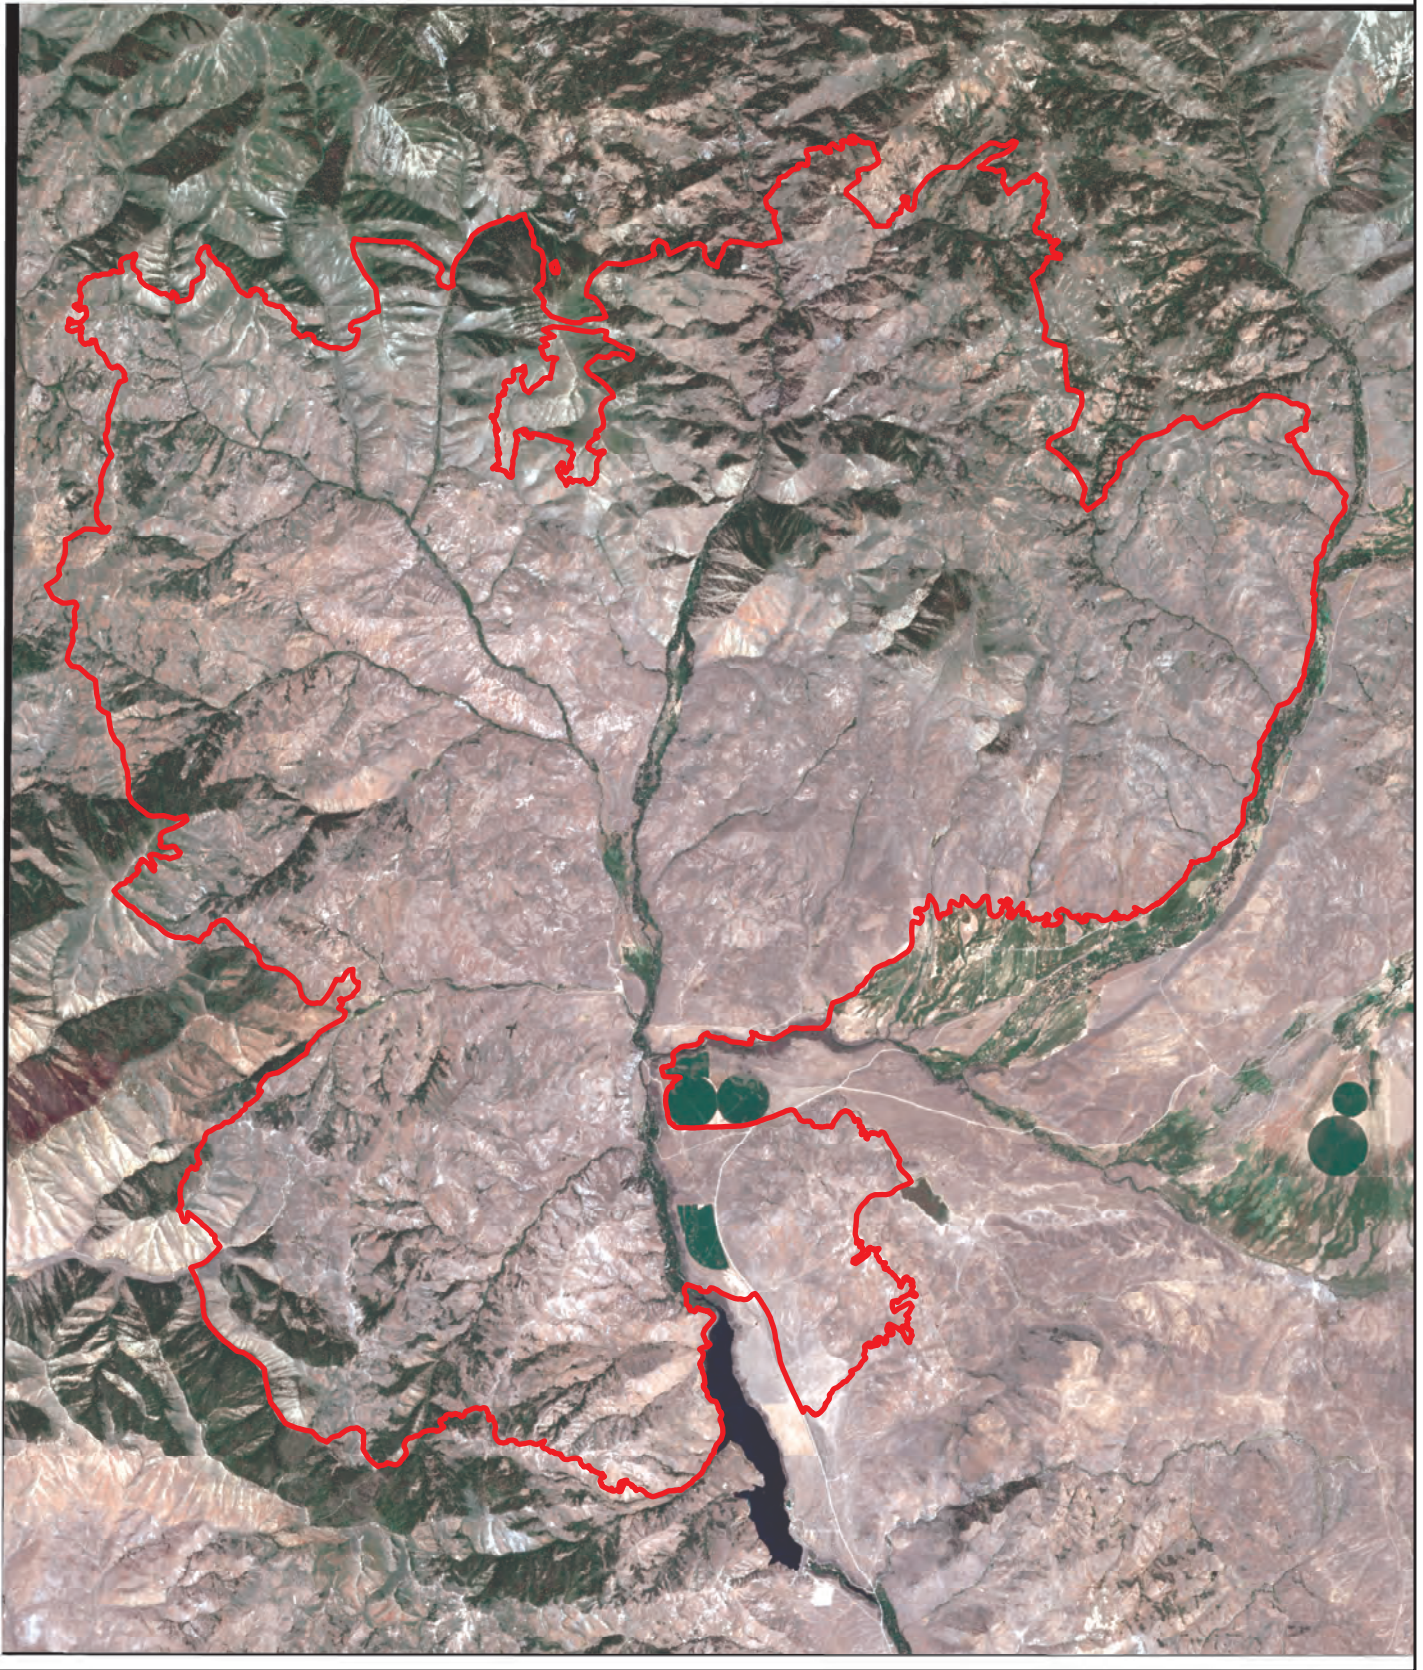

Sharps Fire (L12T) Pre Burn Imagery

FirePerimeter

64,764 Total Acres
BLM - 23,843 Acres
PVT - 19,585 Acres
STATE - 10,031 Acres
USFS - 11,305 Acres

0 1 2 4 Miles

1:120,000