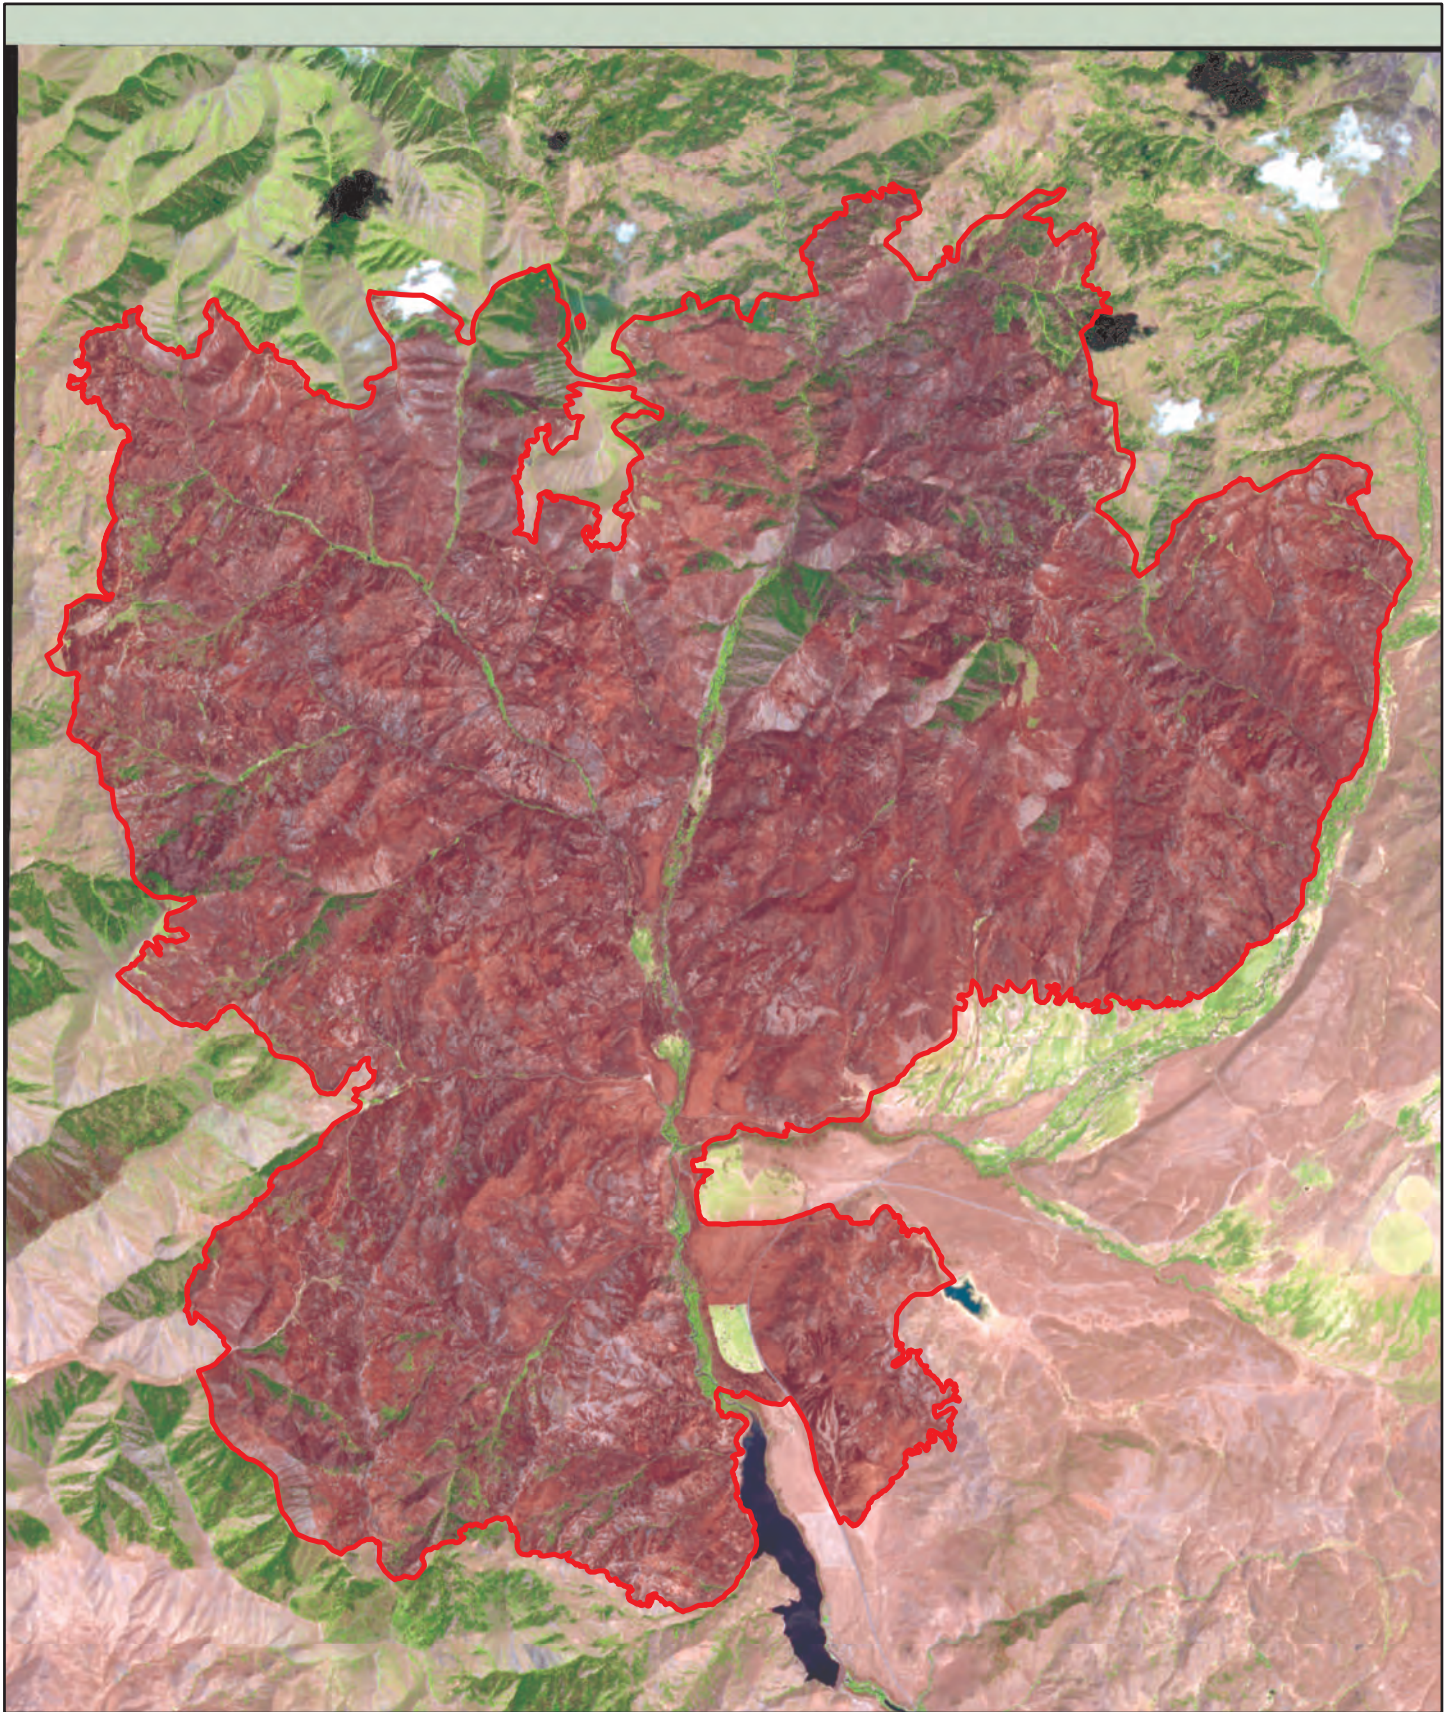

Sharps Fire (L12T) Sentinel 2 Post Burn Vegetation

- Fire Perimeter
- Bureau of Land Management
- Forest Service
- Private
- State

Sage-grouse
Focal - 3,589 Acres
Priority - 13,129 Acres
Important - 32,210 Acres
General - 17,195 Acres

64,764 Total Acres
BLM - 23,843 Acres
PVT - 19,585 Acres
STATE - 10,031 Acres
USFS - 11,305 Acres

Fence - 10 Miles

1:114,382