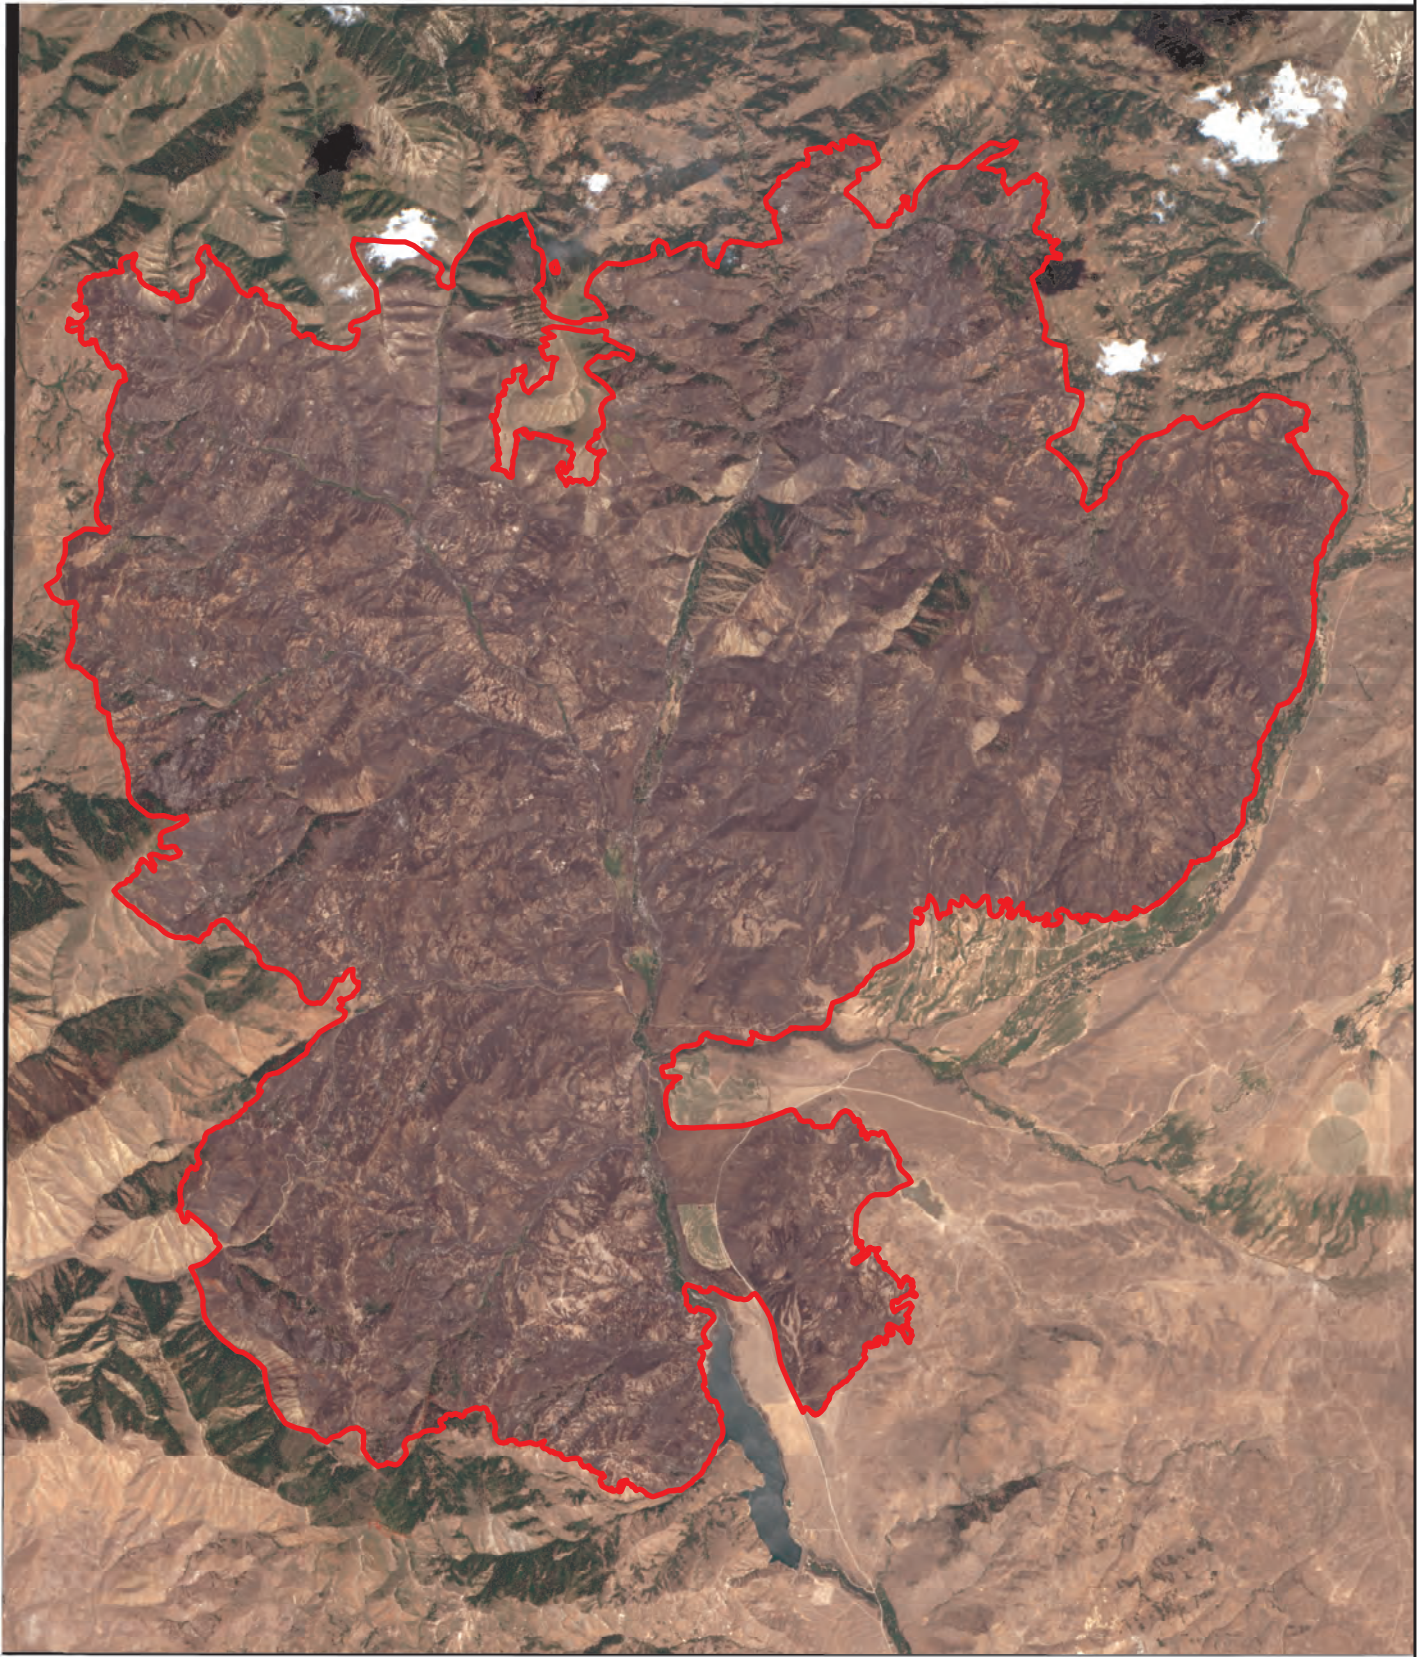

Sharps Fire (L12T) Post Burn Imagery

FirePerimeter

64,764 Total Acres
BLM - 23,843 Acres
PVT - 19,585 Acres
STATE - 10,031 Acres
USFS - 11,305 Acres

1:120,000